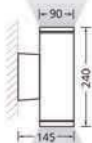

Led Tipi Led Type	Renk Isısı Color Temperature	Toplam Güç Total Power	Akım Current	Voltaj Voltage	Toplam Lümen Total Lumen
Power LED	3000K	5W	500mA	220V AC	474lm
Power LED	4000K	5W	500mA	220V AC	529lm
Power LED	6500K	5W	500mA	220V AC	596lm

Malzeme : Alüminyum profil ve enjeksiyon gövde, ısıya dayanıklı cam

Renk : Füme, Metalik Gri, Siyah

Armatürün yüzeyine elektrostatik toz boyadan önce korozyon direncini artırıcı zincoprım uygulanır
LED sürücüsü dahil

Material : Die-cast aluminium and extruded body, tempered glass

Color : Graphite, Metalik Grey, Black

For corrosion resistance, zincoprım applied to surface of the luminarie before elektrostatik powder coating With LED driver

453L10

1 X POWER LED

IP 65

Led Tipi Led Type	Renk Isısı Color Temperature	Toplam Güç Total Power	Akım Current	Voltaj Voltage	Toplam Lümen Total Lumen
Power LED	3000K	2X5W	500mA	220V AC	2X474lm
Power LED	4000K	2X5W	500mA	220V AC	2X529lm
Power LED	6500K	2X5W	500mA	220V AC	2X596lm

Malzeme : Alüminyum profil ve enjeksiyon gövde, ısıya dayanıklı cam

Renk : Füme, Metalik Gri, Siyah

Armatürün yüzeyine elektrostatik toz boyadan önce korozyon direncini artırıcı zincoprım uygulanır
LED sürücüsü dahil

Material : Die-cast aluminium and extruded body, tempered glass

Color : Graphite, Metalik Grey, Black

For corrosion resistance, zincoprım applied to surface of the luminarie before elektrostatik powder coating With LED driver

453L11

2 X POWER LED

IP 65