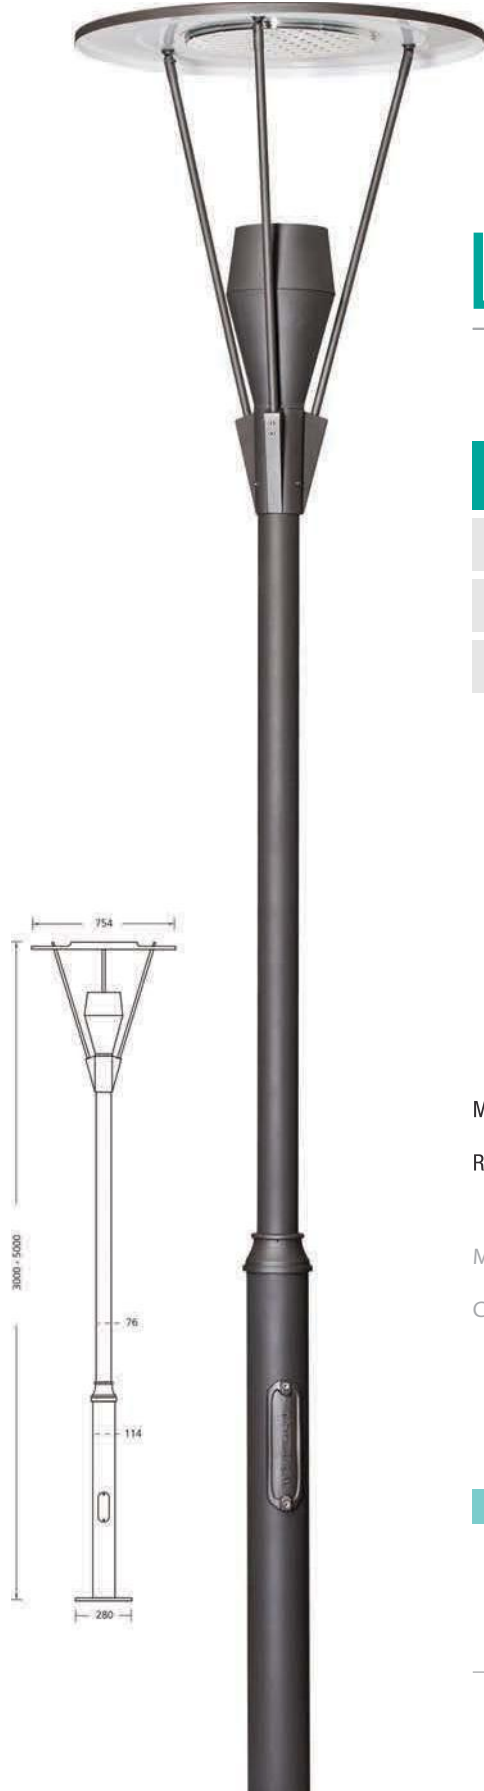

MOST AYDINLATMA
TASARIM

Dış Aydınlatmalar / Outdoor Lighting

LETO

Led Tipi Led Type	Renk Isısı Color Temperature	Toplam Güç Total Power	Akım Current	Voltaj Voltage	Toplam Lümen Total Lumen
Power LED	3000K	45W	700mA	220V AC	3687lm
Power LED	4000K	45W	700mA	220V AC	4140lm
Power LED	6500K	45W	700mA	220V AC	4630lm

Malzeme : Polimer üst başlık ve alüminyum iç reflektör, alüminyum endirek üst yansıtıcı ve çelik boru direk gövdesi, galvanizli metal ankraj

Renk : Füme, Metalik Gri, Siyah
Armatürün yüzeyine elektrostatik toz boyadan önce korozyon direncini artırıcı zincoprım uygulanır LED sürücüsü dahil

Material : Polimer upper head aluminium inner reflector, aluminium indirect upper reflector and pole body made of steel tube, galvanized metal anchorage

Color : Graphite, Metallik Grey, Black
For corrosion resistance, zincoprım applied to surface of the luminarie before elektrostatik powder coating With LED driver

954L21

9ANK05

Ankraj / Anchorage

POWER LED

IP 65