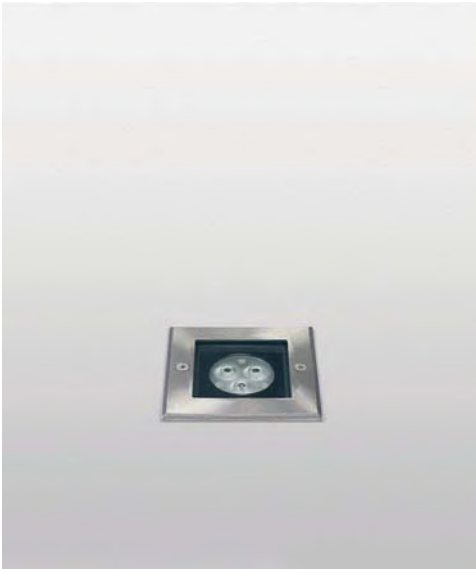

Led Tipi Led Type	Renk Isısı Color Temperature	Toplam Güç Total Power	Akım Current	Voltaj Voltage	Toplam Lümen Total Lumen
Power LED	3000K	5W	500mA	220V AC	474lm
Power LED	4000K	5W	500mA	220V AC	529lm
Power LED	6500K	5W	500mA	220V AC	596lm

Malzeme : Alüminyum enjeksiyon gövde, ısıya ve basınca dayanıklı 8mm. cam ve termoplastik ankastre montaj kasası

Renk : Mat Çelik
Armatürün yüzeyine elektrostatik toz boyadan önce korozyon direncini artırıcı zincoprım uygulanır LED sürücüsü dahil

Material : Die-cast aluminium body, toughened glass with 8mm. and thermoplastic recessed box

Color : Matt Steel
For corrosion resistance, zincoprım applied to surface of the luminaire before electrostatik powder coating With LED driver

451L08

POWER LED

9MNK18

Ankastre Montaj Kasası / Recessed Box

IP 67