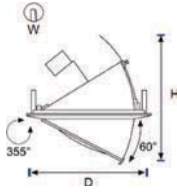

607L09

COB LED

Led Tipi Led Type	Renk Isısı Color Temperature	Toplam Güç Total Power	Boyutlar Size	Voltaj Voltage	Toplam Lümen Total Lumen
COB LED 24°	3000/4000K	20W	190/100/175mm	220V	2000lm
COB LED 42°	3000/4000K	30W	190/100/175mm	220V	3000lm

Ürün Özellikleri : Elektrostatik toz boyalı alüminyum gövde
Yüksek saflıkta alüminyum 24° 42° açılı Reflektör
Koruma sınıfı, IP20
Yüksek verimliliğe sahip LED sürücü
Işıl iletkenliği yüksek COB LED

Kullanım Alanları : Alışveriş merkezleri, Mağazalar, Ofisler

Specifications : Electrostatic anodized aluminum body
Highly puraluminium 24° 42° angled reflector
Protection Class, IP20
High Efficiency LED Driver
High Luminosity COB LED

Usage : Shopping Mall stores, Offices

607L10

COB LED

Led Tipi Led Type	Renk Isısı Color Temperature	Toplam Güç Total Power	Boyutlar Size	Voltaj Voltage	Toplam Lümen Total Lumen
COB LED 24°	3000/4000K	20W	190/150/175mm	220V	2000lm
COB LED 42°	3000/4000K	30W	190/150/175mm	220V	3000lm

Ürün Özellikleri : Elektrostatik toz boyalı alüminyum gövde
Yüksek saflıkta alüminyum 24° 42° açılı Reflektör
Koruma sınıfı, IP20
Yüksek verimliliğe sahip LED sürücü
Işıl iletkenliği yüksek COB LED

Kullanım Alanları : Alışveriş merkezleri, Mağazalar, Ofisler

Specifications : Electrostatic anodized aluminum body
Highly puraluminium 24° 42° angled reflector
Protection Class, IP20
High Efficiency LED Driver
High Luminosity COB LED

Usage : Shopping Mall stores, Offices