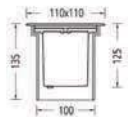

MOST AYDINLATMA
TASARIM

Dış Aydınlatmalar / Outdoor Lighting

Led Tipi Led Type	Renk Isısı Color Temperature	Toplam Güç Total Power	Akım Current	Voltaj Voltage	Toplam Lümen Total Lumen
Power LED	3000K	5W	500mA	220V AC	474lm
Power LED	4000K	5W	500mA	220V AC	529lm
Power LED	6500K	5W	500mA	220V AC	596lm

Malzeme : Alüminyum enjeksiyon gövde ve paslanmaz çelik ön kapak, ısıya ve basınca dayanıklı 8mm. cam ve termoplastik ankastre montaj kasası

Renk : Mat Çelik
Armatürün yüzeyine elektrostatik toz boyadan önce korozyon direncini artırıcı zincoprım uygulanır LED sürücüsü dahil

Material : Die-cast aluminium body and stainless-steel front frame, toughened glass with 8mm. and thermoplastic recessed box

Color : Matt Steel
For corrosion resistance, zincoprım applied to surface of the luminaire before electrostatik powder coating With LED driver

451L07

POWER LED

9MNK17

Ankastre Montaj Kasası / Recessed Box

IP 67

Led Tipi Led Type	Renk Isısı Color Temperature	Toplam Güç Total Power	Akım Current	Voltaj Voltage	Toplam Lümen Total Lumen
Power LED	3000K	5W	500mA	220V AC	474lm
Power LED	4000K	5W	500mA	220V AC	529lm
Power LED	6500K	5W	500mA	220V AC	596lm

Malzeme : Alüminyum enjeksiyon gövde, ısıya ve basınca dayanıklı 8mm. cam ve termoplastik ankastre montaj kasası

Renk : Mat Çelik
Armatürün yüzeyine elektrostatik toz boyadan önce korozyon direncini artırıcı zincoprım uygulanır LED sürücüsü dahil

Material : Die-cast aluminium body, toughened glass with 8mm. and thermoplastic recessed box

Color : Matt Steel
For corrosion resistance, zincoprım applied to surface of the luminaire before electrostatik powder coating With LED driver

451L08

POWER LED

9MNK18

Ankastre Montaj Kasası / Recessed Box

IP 67