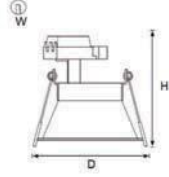

MOST AYDINLATMA
TASARIM

İç Aydınlatmalar / Interior Lighting

607L15

GU10 LED

Led Tipi Led Type	Renk Isısı Color Temperature	Toplam Güç Total Power	Boyutlar Size	Voltaj Voltage	Duy Socket
GU10 LED	2700/3000K	5.4W	100/85/85mm	220V	GU10

Ürün Özellikleri : Elektrostatik toz boyalı alüminyum gövde
Koruma sınıfı, IP20

Kullanım Alanları : Mağazalar, Ev ve Ofisler

Specifications : Electrostatic anodized aluminum body
Protection Class: IP20

Usage : Stores, Homes, Offices.

607L16

GU10 LED

Led Tipi Led Type	Renk Isısı Color Temperature	Toplam Güç Total Power	Boyutlar Size	Voltaj Voltage	Duy Socket
GU10 LED	2700/3000K	5.4W	100/85/90mm	220V	GU10

Ürün Özellikleri : Elektrostatik toz boyalı alüminyum gövde
Koruma sınıfı, IP20

Kullanım Alanları : Mağazalar, Ev ve Ofisler

Specifications : Electrostatic anodized aluminum body
Protection Class: IP20

Usage : Stores, Homes, Offices.

607L17

GU10 LED

Led Tipi Led Type	Renk Isısı Color Temperature	Toplam Güç Total Power	Boyutlar Size	Voltaj Voltage	Duy Socket
GU10 LED	2700/3000K	5.4W	80X80/85/65mm	220V	GU10

Ürün Özellikleri : Elektrostatik toz boyalı alüminyum gövde
Koruma sınıfı, IP20

Kullanım Alanları : Mağazalar, Ev ve Ofisler

Specifications : Electrostatic anodized aluminum body
Protection Class: IP20

Usage : Stores, Homes, Offices.