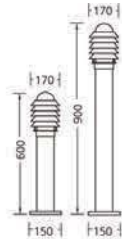

Led Tipi Led Type	Renk Isısı Color Temperature	Toplam Güç Total Power	Akım Current	Voltaj Voltage	Toplam Lümen Total Lumen
Middle Power LED	3000K	11W	116mA	220V AC	953lm
Middle Power LED	4000K	11W	116mA	220V AC	1044lm

Malzeme : Alüminyum profil gövde ve pres cam, galvanizli metal ankrāj

Renk : Füme, Metalik Gri, Siyah

Armatürün yüzeyine elektrostatik toz boyadan önce korozyon direncini artırıcı zincrim uygulanır
LED sürücüsü dahil

Material : Extruded aluminium body and pressed glass, galvanized metal anchorage

Color : Graphite, Metallik Grey, Black

For corrosion resistance, zincrim applied to surface of the luminaire before electrostatik powder coating With LED driver

054L29

MIDDLE POWER LED