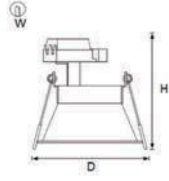

Usage : Shopping Malls, Stores, Offices

607L14

COB LED

MOST AYDINLATMA
TASARIM

İç Aydınlatmalar / Interior Lighting

607L15

GU10 LED

Led Tipi Led Type	Renk Isısı Color Temperature	Toplam Güç Total Power	Boyutlar Size	Voltaj Voltage	Duy Socket
GU10 LED	2700/3000K	5.4W	100/85/85mm	220V	GU10