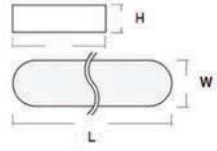

Usage : Shopping Malls, Stores, Offices

108L04

PCB LED

MOST AYDINLATMA
TASARIM

İç Aydınlatmalar / Interior Lighting

108L05

PCB LED

Led Tipi Led Type	Renk Isısı Color Temperature	Toplam Güç Total Power	Boyutlar Size	Voltaj Voltage	Toplam Lümen Total Lumen
PCB LED	3000/4000/6500K	30W	600/100/100mm	220V	2700lm
PCB LED	3000/4000/6500K	45W	900/100/100mm	220V	4100lm
PCB LED	3000/4000/6500K	60W	1200/100/100mm	220V	5500lm
PCB LED	3000/4000/6500K	75W	1500/100/100mm	220V	6900lm