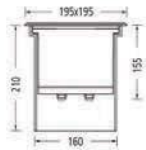

Led Tipi Led Type	Renk Isısı Color Temperature	Toplam Güç Total Power	Akım Current	Voltaj Voltage	Toplam Lümen Total Lumen
Power LED	3000K	15W	500mA	220V AC	1422lm
Power LED	4000K	15W	500mA	220V AC	1587lm
Power LED	6500K	15W	500mA	220V AC	1788lm

Malzeme : Alüminyum enjeksiyon gövde ve paslanmaz çelik ön kapak, ısıya ve basınca dayanıklı 15mm. cam ve termoplastik ankastre montaj kasası

Renk : Mat Çelik
Armatürün yüzeyine elektrostatik toz boyadan önce korozyon direncini artırıcı zincoprım uygulanır LED sürücüsü dahil

Material : Die-cast aluminium body and stainless-steel front frame, toughened glass with 15mm. and thermoplastic recessed box

Color : Matt Steel
For corrosion resistance, zincoprım applied to surface of the luminaire before electrostatik powder coating With LED driver

451L12

POWER LED

9MNK26

Ankastre Montaj Kasası / Recessed Box

IP 67

Led Tipi Led Type	Renk Isısı Color Temperature	Toplam Güç Total Power	Akım Current	Voltaj Voltage	Toplam Lümen Total Lumen
Power LED	3000K	15W	500mA	220V AC	1422lm
Power LED	4000K	15W	500mA	220V AC	1587lm
Power LED	6500K	15W	500mA	220V AC	1788lm

Malzeme : Alüminyum enjeksiyon gövde, ısıya ve basınca dayanıklı 15mm. cam ve termoplastik ankastre montaj kasası

Renk : Mat Çelik
Armatürün yüzeyine elektrostatik toz boyadan önce korozyon direncini artırıcı zincoprım uygulanır LED sürücüsü dahil

Material : Die-cast aluminium body, toughened glass with 15mm. and thermoplastic recessed box

Color : Matt Steel
For corrosion resistance, zincoprım applied to surface of the luminaire before electrostatik powder coating With LED driver

451L13

POWER LED

9MNK26

Ankastre Montaj Kasası / Recessed Box

IP 67