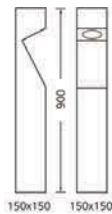

Led Tipi Led Type	Renk Isısı Color Temperature	Toplam Güç Total Power	Akım Current	Voltaj Voltage	Toplam Lümen Total Lumen
Power LED	3000K	15W	500mA	220V AC	1422lm
Power LED	4000K	15W	500mA	220V AC	1587lm
Power LED	6500K	15W	500mA	220V AC	1788lm

Malzeme : Alüminyum profil ve enjeksiyon gövde, akrilik difüzör, galvanizli metal ankraj

Renk : Füme, Metalik Gri, Siyah

Armatürün yüzeyine elektrostatik toz boyadan önce korozyon direncini artırıcı zincoprım uygulanır
LED sürücüsü dahil

Material : Die-cast aluminium and extruded body, acrylic diffuser, galvanized metal anchorage

Color : Graphite, Metallik Grey, Black

For corrosion resistance, zincoprım applied to surface of the luminaire before electrostatik powder coating With LED driver

054L17

POWER LED