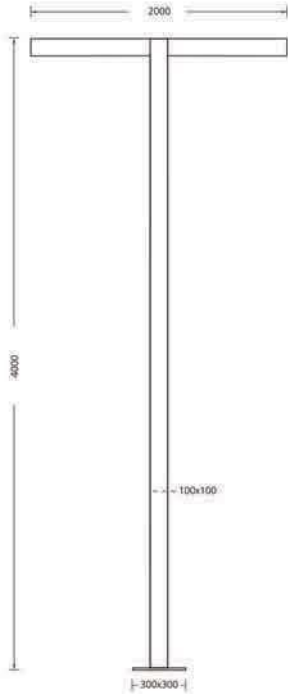

CARPINUS

Led Tipi Led Type	Renk Isısı Color Temperature	Toplam Güç Total Power	Akım Current	Voltaj Voltage	Toplam Lümen Total Lumen
Power LED	3000K	2X54W	700mA	220V AC	2X4916lm
Power LED	4000K	2X54W	700mA	220V AC	2X5520lm
Power LED	6500K	2X54W	700mA	220V AC	2X6134lm

Malzeme : Alüminyum profil ve enjeksiyon gövde, alüminyum reflektör ve akrilik difüzör, galvanizli metal ankraj

Renk : Füme, Metalik Gri, Siyah
Armatürün yüzeyine elektrostatik toz boyadan önce korozyon direncini artırıcı zincoprım uygulanır
LED sürücüsü dahil

Material : Die-cast aluminium and extruded body, aluminium reflector and acrylic diffuser, galvanizli metal anchorage

Color : Graphite, Metallik Grey, Black
For corrosion resistance, zincoprım applied to surface of the luminarie before elektrostatik powder coating With LED driver

954L11

9ANK11

Ankraj / Anchorage

POWER LED

IP 65