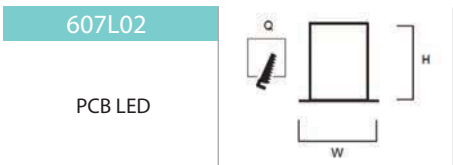

Led Tipi Led Type	Renk Isısı Color Temperature	Toplam Güç Total Power	Boyutlar Size	Voltaj Voltage	Toplam Lümen Total Lumen
PCB LED	3000/4000/6500K	18W	600/82/85/73X590mm	220V	1450lm
PCB LED	3000/4000/6500K	29W	1000/82/85/73X990mm	220V	2400lm
PCB LED	3000/4000/6500K	35W	1200/82/85/73X1110mm	220V	2900lm
PCB LED	3000/4000/6500K	44W	1500/82/85/73X1490mm	220V	3600lm

Ürün Özellikleri : Elektrostatik toz boyalı alüminyum gövde
Yüksek geçirgenlikte PMMA difüzör
Koruma sınıfı, IP44
Yüksek verimliliğe sahip LED sürücü
Işıl iletkenliği yüksek LED PCB
Dimm / Dali opsiyonu

Kullanım Alanları : Alışveriş merkezleri, Mağazalar, Ofisler

Specifications : Electrostatic anodized aluminum body
Highly permeable PMMA diffuser
Protection Class: IP44
High Efficiency LED Driver
High Luminosity LED PCB
Dimm/Dali/RGB option

Usage : Shopping Malls, Stores, Offices