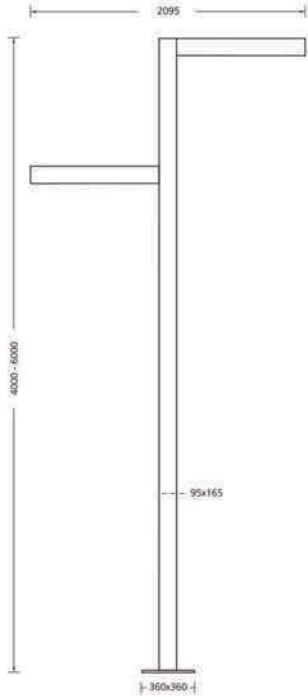

MOST AYDINLATMA
TASARIM

Dış Aydınlatmalar / Outdoor Lighting

MITRA

Led Tipi Led Type	Renk Isısı Color Temperature	Toplam Güç Total Power	Akım Current	Voltaj Voltage	Toplam Lümen Total Lumen
Power LED	3000K	2X82W	700mA	220V AC	2X7374lm
Power LED	4000K	2X82W	700mA	220V AC	2X8280lm
Power LED	6500K	2X82W	700mA	220V AC	2X9261lm

Malzeme : Alüminyum profil ve enjeksiyon gövde, akrilik difüzör, galvanizli metal ankraj

Renk : Füme, Metalik Gri, Siyah

Armatürün yüzeyine elektrostatik toz boyadan önce korozyon direncini artırıcı zincoprım uygulanır
LED sürücüsü dahil

Material : Die-cast aluminium and extruded body, acrylic diffuser, galvanized metal anchorage

Color : Graphite, Metallik Grey, Black

For corrosion resistance, zincoprım applied to surface of the luminaire before electrostatik powder coating With LED driver

954L17

9ANK14

Ankraj / Anchorage

POWER LED

IP 65