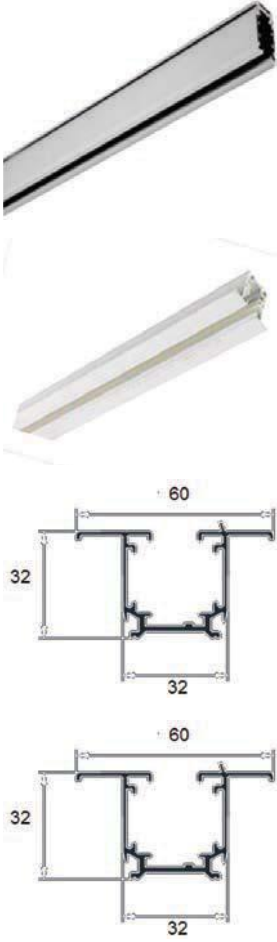

300L09

100CM SIVA ÜSTÜ 3FAZ RAY BEYAZ/SİYAH/GRİ

200CM SIVA ÜSTÜ 3FAZ RAY BEYAZ/SİYAH/GRİ

300CM SIVA ÜSTÜ 3FAZ RAY BEYAZ/SİYAH/GRİ

100CM SIVA ALTI 3FAZ RAY BEYAZ/SİYAH/GRİ

200CM SIVA ALTI 3FAZ RAY BEYAZ/SİYAH/GRİ

300CM SIVA ALTI 3FAZ RAY BEYAZ/SİYAH/GRİ

ENERJİ GİRİŞİ PARÇASI

SONLAMA KAPAĞI PARÇASI

ARA BAĞLANTI PARÇASI

L BAĞLANTI PARÇASI

L ESNEK KÖRÜK BAĞLANTI PARÇASI

T BAĞLANTI PARÇASI

X BAĞLANTI PARÇASI

2MT ÇELİK MİSİNA ASKI APARATI

RAY TAVAN TUTTURUCU PARÇASI