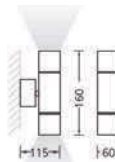

053L02

POWER LED 2X5.5W. GU10

IP 65

Led Tipi Led Type	Renk Isısı Color Temperature	Toplam Güç Total Power	Akım Current	Voltaj Voltage	Toplam Lümen Total Lumen
Power LED	3000K	5W	500mA	220V AC	474lm
Power LED	4000K	5W	500mA	220V AC	529lm
Power LED	6500K	5W	500mA	220V AC	596lm