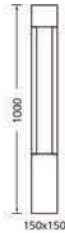

Led Tipi Led Type	Renk Isısı Color Temperature	Toplam Güç Total Power	Akım Current	Voltaj Voltage	Toplam Lümen Total Lumen
COB LED	3000K	21W	500mA	220V AC	2260lm
COB LED	4000K	21W	500mA	220V AC	2456lm
COB LED	6500K	21W	500mA	220V AC	2456lm

Malzeme : Alüminyum profil ve enjeksiyon gövde, ısıya dayanıklı cam, galvanizli metal ankraj

Renk : Füme, Metalik Gri, Siyah

Armatürün yüzeyine elektrostatik toz boyadan önce korozyon direncini artırıcı zincoprım uygulanır
LED sürücüsü dahil

Material : Die-cast aluminium and extruded body, tempered glass, galvanized metal anchorage

Color : Graphite, Metallik Grey, Black

For corrosion resistance, zincoprım applied to surface of the luminaire before electrostatik powder coating With LED driver

054L20

COB LED