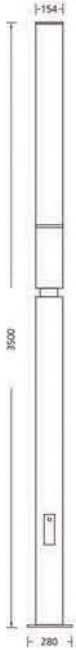

ABIES

Led Tipi Led Type	Renk Isısı Color Temperature	Toplam Güç Total Power	Akım Current	Voltaj Voltage	Toplam Lümen Total Lumen
Middle Power LED	3000K	66W	116mA	220V AC	5940lm
Middle Power LED	4000K	66W	116mA	220V AC	6510lm

Malzeme : Alüminyum profil ve enjeksiyon gövde, akrilik difüzör, galvanizli metal ankraj

Renk : Füme, Metalik Gri, Siyah

Armatürün yüzeyine elektrostatik toz boyadan önce korozyon direncini artırıcı zincoprime uygulanır
LED sürücüsü dahil

Material : Die-cast aluminium and extruded body, acrylic diffuser, galvanized metal anchorage

Color : Graphite, Metallik Grey, Black

For corrosion resistance, zincoprime applied to surface of the luminaire before electrostatic powder coating With LED driver

954L01	9ANK05				
MIDDLE POWER LED	Ankraj / Anchorage 		IP 65