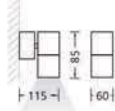

053L01

POWER LED 1X5.5W. GU10

IP 65

Led Tipi Led Type	LED Rengi LED Color	Toplam Güç Total Power	Voltaj Voltage	Renk Isısı Color Temperature	Toplam Lümen Total Lumen
Osram Power LED	Ilık Beyaz/Warm White	11W	220-240V	3000K	400
Osram Power LED	Soğuk Beyaz/Cool White	11W	220-240V	6500K	460