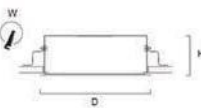

Led Tipi Led Type	Renk Isısı Color Temperature	Toplam Güç Total Power	Boyutlar Size	Voltaj Voltage	Toplam Lümen Total Lumen
PCB LED	3000/4000/6500K	60W	400/100/380mm	220V	5500lm
PCB LED	3000/4000/6500K	90W	600/100/580mm	220V	8300lm
PCB LED	3000/4000/6500K	120W	800/100/780mm	220V	11000lm
PCB LED	3000/4000/6500K	150W	1000/100/980mm	220V	13800lm
PCB LED	3000/4000/6500K	180W	1200/100/1180mm	220V	16500lm
PCB LED	3000/4000/6500K	220W	1500/100/1480mm	220V	20700lm

Ürün Özellikleri : Elektrostatik toz boyalı alüminyum gövde
Yüksek geçirgenlikte PMMA difüzör
Koruma sınıfı, IP20
Yüksek verimliliğe sahip LED sürücü
Işıl iletkenliği yüksek LED PCB
Acil aydınlatma kiti ilave edebilme
Dimm / Dali opsiyonu

Kullanım Alanları : Alışveriş merkezleri, Mağazalar, Ofisler

Specifications : Electrostatic anodized aluminum body
Highly permeable PMMA diffuser
Protection Class: IP20
High Efficiency LED Driver
High Luminosity LED PCB
Modular Emergency Kit
Dimm/Dali/RGB option

Usage : Shopping Malls, Stores, Offices

607L05

PCB LED

Led Tipi Led Type	Renk Isısı Color Temperature	Toplam Güç Total Power	Boyutlar Size	Voltaj Voltage	Toplam Lümen Total Lumen
PCB LED	3000/4000/6500K	36W	300/100/280mm	220V	3300lm
PCB LED	3000/4000/6500K	67W	600/100/580mm	220V	6200lm
PCB LED	3000/4000/6500K	100W	900/100/880mm	220V	9300lm

Ürün Özellikleri : Elektrostatik toz boyalı alüminyum gövde
Yüksek geçirgenlikte PMMA difüzör
Koruma sınıfı, IP20
Yüksek verimliliğe sahip LED sürücü
Işıl iletkenliği yüksek LED PCB
Acil aydınlatma kiti ilave edebilme
Dimm / Dali opsiyonu

Kullanım Alanları : Alışveriş merkezleri, Mağazalar, Ofisler