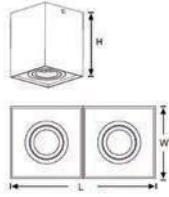

Usage : Shopping Malls, Stores, Offices

MOST AYDINLATMA
TASARIM

İç Aydınlatmalar / Interior Lighting

109L17

GU10 LED

Led Tipi Led Type	Renk Isısı Color Temperature	Toplam Güç Total Power	Boyutlar Size	Voltaj Voltage	Duy Socket
GU10 LED	2700/3000K	1X5W	90/90/120mm	220V	GU10
GU10 LED	2700/3000K	2X5W	90/180X120mm	220V	GU10