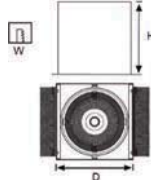

Led Tipi Led Type	Renk Isısı Color Temperature	Toplam Güç Total Power	Boyutlar Size	Voltaj Voltage	Toplam Lümen Total Lumen
COB LED 24/42°	3000/4000K	30W	190/165/175mm	220V	3000lm

Ürün Özellikleri : Elektrostatik toz boyalı alüminyum gövde
Yüksek saflıkta alüminyum 24° 42° açılı Reflektör
Koruma sınıfı, IP20
Yüksek verimliliğe sahip LED sürücü
Işıl iletkenliği yüksek COB LED

Kullanım Alanları : Alışveriş merkezleri, Mağazalar, Ofisler

Specifications : Electrostatic anodized aluminum body
Highly pure aluminium 24° 42° angled reflector
Protection Class, IP20
High Efficiency LED Driver
High Luminosity COB LED

Usage : Shopping Malls, Stores, Offices

607L14

COB LED