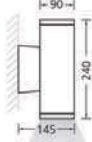

Led Tipi Led Type	Renk Isısı Color Temperature	Toplam Güç Total Power	Akım Current	Voltaj Voltage	Toplam Lümen Total Lumen
Power LED	3000K	5W	500mA	220V AC	474lm
Power LED	4000K	5W	500mA	220V AC	529lm
Power LED	6500K	5W	500mA	220V AC	596lm

Malzeme : Alüminyum profil ve enjeksiyon gövde, ısıya dayanıklı cam

Renk : Füme, Metalik Gri, Siyah

Armatürün yüzeyine elektrostatik toz boyadan önce korozyon direncini artırıcı zincoprım uygulanır
LED sürücüsü dahil

Material : Die-cast aluminium and extruded body, tempered glass

Color : Graphite, Metalik Grey, Black

For corrosion resistance, zincoprım applied to surface of the luminarie before elektrostatik powder coating With LED driver

453L10

1 X POWER LED

IP 65

Led Tipi Led Type	Renk Isısı Color Temperature	Toplam Güç Total Power	Akım Current	Voltaj Voltage	Toplam Lümen Total Lumen
Power LED	3000K	2X5W	500mA	220V AC	2X474lm
Power LED	4000K	2X5W	500mA	220V AC	2X529lm
Power LED	6500K	2X5W	500mA	220V AC	2X596lm

Malzeme : Alüminyum profil ve enjeksiyon gövde, ısıya dayanıklı cam

Renk : Füme, Metalik Gri, Siyah

Armatürün yüzeyine elektrostatik toz boyadan önce korozyon direncini artırıcı zincoprım uygulanır
LED sürücüsü dahil

Material : Die-cast aluminium and extruded body, tempered glass

Color : Graphite, Metalik Grey, Black

For corrosion resistance, zincoprım applied to surface of the luminarie before elektrostatik powder coating With LED driver

453L11

2 X POWER LED

IP 65