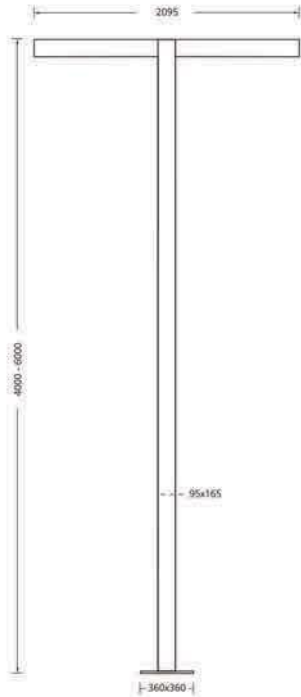

MITRA

Led Tipi Led Type	Renk Isısı Color Temperature	Toplam Güç Total Power	Akım Current	Voltaj Voltage	Toplam Lümen Total Lumen
Power LED	3000K	2X82W	700mA	220V AC	2X7374lm
Power LED	4000K	2X82W	700mA	220V AC	2X8280lm
Power LED	6500K	2X82W	700mA	220V AC	2X9261lm

Malzeme : Alüminyum profil ve enjeksiyon gövde, akrilik difüzör, galvanizli metal ankraj

Renk : Füme, Metalik Gri, Siyah

Armatürün yüzeyine elektrostatik toz boyadan önce korozyon direncini artırıcı zincoprım uygulanır
LED sürücüsü dahil

Material : Die-cast aluminium and extruded body, acrylic diffuser, galvanized metal anchorage

Color : Graphite, Metallik Grey, Black

For corrosion resistance, zincoprım applied to surface of the luminaire before electrostatik powder coating With LED driver

954L16

9ANK14

Ankraj / Anchorage

POWER LED

IP 65