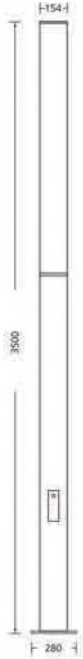

SALICE

Led Tipi Led Type	Renk Isısı Color Temperature	Toplam Güç Total Power	Akım Current	Voltaj Voltage	Toplam Lümen Total Lumen
Middle Power LED	3000K	66W	116mA	220V AC	5940lm
Middle Power LED	4000K	66W	116mA	220V AC	6510lm

Malzeme : Alüminyum profil ve enjeksiyon gövde, akrilik difüzör, galvanizli metal ankraj

Renk : Füme, Metalik Gri, Siyah

Armatürün yüzeyine elektrostatik toz boyadan önce korozyon direncini artırıcı zincoprım uygulanır
LED sürücüsü dahil

Material : Die-cast aluminium and extruded body, acrylic diffuser, galvanized metal anchorage

Color : Graphite, Metallik Grey, Black

For corrosion resistance, zincoprım applied to surface of the luminaire before electrostatik powder coating
WLED driver

954L13

9ANK05

Ankraj / Anchorage

MIDDLE POWER LED

IP 54