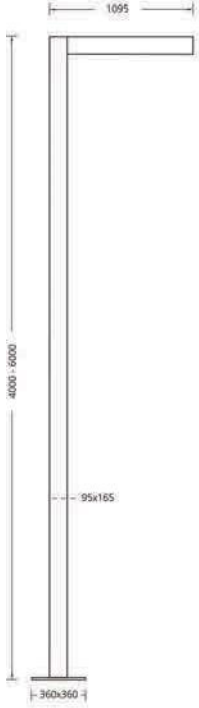

MOST AYDINLATMA
TASARIM

Dış Aydınlatmalar / Outdoor Lighting

MITRA

Led Tipi Led Type	Renk Isısı Color Temperature	Toplam Güç Total Power	Akım Current	Voltaj Voltage	Toplam Lümen Total Lumen
Power LED	3000K	82W	700mA	220V AC	7374lm
Power LED	4000K	82W	700mA	220V AC	8280lm
Power LED	6500K	82W	700mA	220V AC	9261lm

Malzeme : Alüminyum profil ve enjeksiyon gövde, akrilik difüzör, galvanizli metal ankraj

Renk : Füme, Metalik Gri, Siyah

Armatürün yüzeyine elektrostatik toz boyadan önce korozyon direncini artırıcı zincoprım uygulanır
LED sürücüsü dahil

Material : Die-cast aluminium and extruded body, acrylic diffuser, galvanized metal anchorage

Color : Graphite, Metallik Grey, Black

For corrosion resistance, zincoprım applied to surface of the luminaire before electrostatik powder coating With LED driver

954L15

9ANK14

Ankraj / Anchorage

POWER LED

IP 65