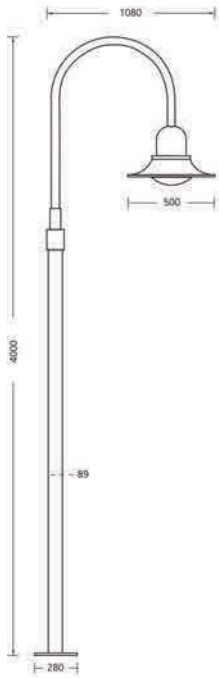

Malzeme : Üst başlık alüminyum enjeksiyon ve polibarbonat difüzör, alüminyum iç reflektör ve çelik boru direk gövdesi, galvanizli metal ankraj

Renk : Füme, Metalik Gri, Siyah
Armatürün yüzeyine elektrostatik toz boyadan önce korozyon direncini artırıcı zincoprım uygulanır LED sürücüsü dahil

Material : Die-cast aluminium and polycarbonate diffuser upper head, aluminium inner reflector and pole body made of steel tube, galvanized metal anchorage

Color : Graphite, Metallik Grey, Black
For corrosion resistance, zincoprım applied to surface of the luminarie before elektrostatik powder coating With LED driver

954L22	9ANK05				
	Ankraj / Anchorage				
COB LED			IP 65