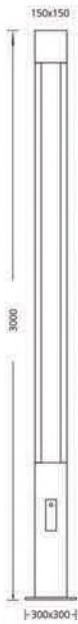

GINEPRO

Led Tipi Led Type	Renk Isısı Color Temperature	Toplam Güç Total Power	Akım Current	Voltaj Voltage	Toplam Lümen Total Lumen
COB LED	3000K	32W	1050mA	220V AC	3270lm
COB LED	4000K	32W	1050mA	220V AC	3450lm
COB LED	5000K	32W	1050mA	220V AC	3500lm

Malzeme : Alüminyum profil ve enjeksiyon gövde, ısıya dayanıklı cam, galvanizli metal ankraj

Renk : Füme, Metalik Gri, Siyah

Armatürün yüzeyine elektrostatik toz boyadan önce korozyon direncini artırıcı zincoprım uygulanır
LED sürücüsü dahil

Material : Die-cast aluminium and extruded body, tempered glass, galvanized metal anchorage

Color : Graphite, Metallik Grey, Black

For corrosion resistance, zincoprım applied to surface of the luminaire before electrostatik powder coating With LED driver

954L06	9ANK11				
COB LED	Ankraj / Anchorage 		IP 65