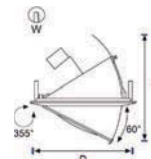

Usage : Shopping Malls, Stores, Offices

607L14

COB LED

MOST AYDINLATMA
TASARIM

İç Aydınlatmalar / Interior Lighting

607L15

GU10 LED

Led Tipi Led Type	Renk Isısı Color Temperature	Toplam Güç Total Power	Boyutlar Size	Voltaj Voltage	Duy Socket
GU10 LED	2700/3000K	5.4W	100/85/85mm	220V	GU10