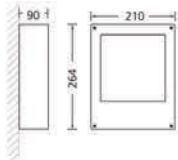

Led Tipi Led Type	Renk Isısı Color Temperature	Toplam Güç Total Power	Akım Current	Voltaj Voltage	Toplam Lümen Total Lumen
Middle Power LED	3000K	11W	116mA	220V AC	953lm
Middle Power LED	4000K	11W	116mA	220V AC	1044lm

Malzeme : Paslanmaz çelik ön kapak ve plastik enjeksiyon gövde, asimetric alüminyum reflektör ve ısıya dayanıklı cam

Renk : Füme, Metalik Gri, Siyah
Armatürün yüzeyine elektrostatik toz boyadan önce korozyon direncini artırıcı zincoprım uygulanır LED sürücüsü dahil

Material : Stainless-stel front frame and plastic injection body, asymetric alüminium reflector and tempered glass

Color : Graphite, Metallik Grey, Black
For corrosion resistance, zincoprım applied to surface of the luminaire before elektrostatik powder coating With LED driver

453L31

MIDDLE POWER LED