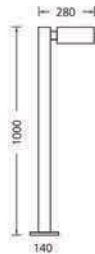

Led Tipi Led Type	Renk Isısı Color Temperature	Toplam Güç Total Power	Akım Current	Voltaj Voltage	Toplam Lümen Total Lumen
Middle Power LED	3000K	16W	116mA	220V AC	1320lm
Middle Power LED	4000K	16W	116mA	220V AC	1460lm

Malzeme : Alüminyum profil ve enjeksiyon gövde, akrilik difüzör, galvanizli metal ankraj

Renk : Füme, Metalik Gri, Siyah

Armatürün yüzeyine elektrostatik toz boyadan önce korozyon direncini artırıcı zincoprime uygulanır
LED sürücüsü dahil

Material : Die-cast aluminium and extruded body, acrylic diffuser, galvanized metal anchorage

Color : Graphite, Metallik Grey, Black

For corrosion resistance, zincoprime applied to surface of the luminaire before electrostatic powder coating With LED driver

054L21

MIDDLE POWER LED