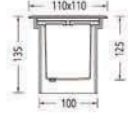

Led Tipi Led Type	Renk Isısı Color Temperature	Toplam Güç Total Power	Akım Current	Voltaj Voltage	Toplam Lümen Total Lumen
Power LED	3000K	5W	500mA	220V AC	474lm
Power LED	4000K	5W	500mA	220V AC	529lm
Power LED	6500K	5W	500mA	220V AC	596lm

Malzeme : Alüminyum enjeksiyon gövde, ısıya ve basınca dayanıklı 8mm. cam ve termoplastik ankastre montaj kasası

Renk : Mat Çelik
Armatürün yüzeyine elektrostatik toz boyadan önce korozyon direncini artırıcı zincoprım uygulanır LED sürücüsü dahil

Material : Die-cast aluminium body, toughened glass with 8mm. and thermoplastic recessed box

Color : Matt Steel
For corrosion resistance, zincoprım applied to surface of the luminarie before elektrostatik powder coating With LED driver

451L09

POWER LED

9MNK17

Ankastre Montaj Kasası / Recessed Box

IP 67

Led Tipi Led Type	Renk Isısı Color Temperature	Toplam Güç Total Power	Akım Current	Voltaj Voltage	Toplam Lümen Total Lumen
Power LED	3000K	10W	500mA	220V AC	948lm
Power LED	4000K	10W	500mA	220V AC	1058lm
Power LED	6500K	10W	500mA	220V AC	1192lm

Malzeme : Alüminyum enjeksiyon gövde, ısıya ve basınca dayanıklı 15mm. cam ve termoplastik ankastre montaj kasası

Renk : Füme, Metalik Gri, Siyah
Armatürün yüzeyine elektrostatik toz boyadan önce korozyon direncini artırıcı zincoprım uygulanır LED sürücüsü dahil

Material : Die-cast aluminium body, toughened glass with 15mm. and thermoplastic recessed box

Color : Graphite, Metallic Grey, Black
For corrosion resistance, zincoprım applied to surface of the luminarie before elektrostatik powder coating With LED driver

451L10

POWER LED

9MNK19

Ankastre Montaj Kasası / Recessed Box

IP 67