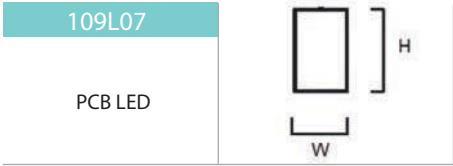

Led Tipi Led Type	Renk Isısı Color Temperature	Toplam Güç Total Power	Boyutlar Size	Voltaj Voltage	Toplam Lümen Total Lumen
PCB LED	3000/4000/6500K	9W	600/32/32mm	220V	720lm
PCB LED	3000/4000/6500K	15W	1000/32/32mm	220V	1200lm

Ürün Özellikleri : Elektrostatik toz boyalı alüminyum gövde
Yüksek geçirgenlikte PMMA difüzör
Ayarlanabilir çelik misina askı sistemi
Koruma sınıfı, IP44
Yüksek verimliliğe sahip LED sürücü
Işıl iletkenliği yüksek LED PCB
Dimm / Dali opsiyonu

Kullanım Alanları : Alışveriş merkezleri, Mağazalar, Ofisler

Specifications : Electrostatic anodized aluminum body
Highly permeable PMMA diffuser
Adjustable stainless-steel line hanging
Protection Class, IP44
High Efficiency LED Driver
High Luminosity LED PCB
Modular Emergency Kit
Dimm/Dali/RGB option

Usage : Shopping Malls, Stores, Offices

109L07

PCB LED