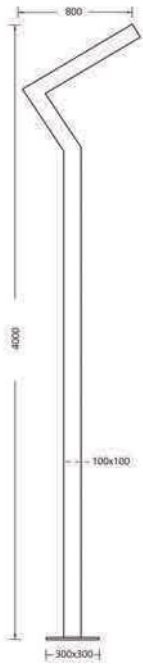

TILIA

Led Tipi Led Type	Renk Isısı Color Temperature	Toplam Güç Total Power	Akım Current	Voltaj Voltage	Toplam Lümen Total Lumen
Power LED	3000K	54W	700mA	220V AC	4916lm
Power LED	4000K	54W	700mA	220V AC	5520lm
Power LED	6500K	54W	700mA	220V AC	6134lm

Malzeme : Alüminyum profil ve enjeksiyon gövde, akrilik difüzör, galvanizli metal ankraj

Renk : Füme, Metalik Gri, Siyah

Armatürün yüzeyine elektrostatik toz boyadan önce korozyon direncini artırıcı zincoprım uygulanır
LED sürücüsü dahil

Material : Die-cast aluminium and extruded body, acrylic diffuser, galvanized metal anchorage

Color : Graphite, Metallik Grey, Black

For corrosion resistance, zincoprım applied to surface of the luminaire before electrostatik powder coating With LED driver

954L08	9ANK11				
POWER LED	Ankraj / Anchorage