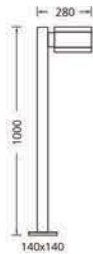

Led Tipi Led Type	Renk Isısı Color Temperature	Toplam Güç Total Power	Akım Current	Voltaj Voltage	Toplam Lümen Total Lumen
Middle Power LED	3000K	16W	116mA	220V AC	1320lm
Middle Power LED	4000K	16W	116mA	220V AC	1460lm

Malzeme : Alüminyum profil ve enjeksiyon gövde, akrilik difüzör, galvanizli metal ankraj

Renk : Füme, Metalik Gri, Siyah

Armatürün yüzeyine elektrostatik toz boyadan önce korozyon direncini artırıcı zincoprime uygulanır
LED sürücüsü dahil

Material : Die-cast aluminium and extruded body, acrylic diffuser, galvanized metal anchorage

Color : Graphite, Metallik Grey, Black

For corrosion resistance, zincoprime applied to surface of the luminaire before electrostatic powder coating With LED driver

054L15

MIDDLE POWER LED