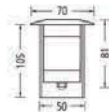

MOST AYDINLATMA
TASARIM

Dış Aydınlatmalar / Outdoor Lighting

Led Tipi Led Type	Renk Isısı Color Temperature	Toplam Güç Total Power	Akım Current	Voltaj Voltage	Toplam Lümen Total Lumen
Power LED	3000K	1.5W	350mA	220V AC	175lm
Power LED	4000K	1.5W	350mA	220V AC	204lm
Power LED	6500K	1.5W	350mA	220V AC	220lm

Malzeme : Alüminyum profil gövde, paslanmaz çelik ön kapak, ısıya dayanıklı cam ve ankastre montaj kasası

Renk : Mat Çelik
Armatürün yüzeyine elektrostatik toz boyadan önce korozyon direncini artırıcı zincoprime uygulanır LED sürücüsü dahil

Material : Extruded aluminium body, stainless-steel front frame, tempered glass and aluminium recessed box

Color : Matt Steel
For corrosion resistance, zincoprime applied to surface of the luminaire before electrostatic powder coating With LED driver

451L29

POWER LED

9MNK15

Ankastre Montaj Kasası / Recessed Box

IP 67

Led Tipi Led Type	Renk Isısı Color Temperature	Toplam Güç Total Power	Akım Current	Voltaj Voltage	Toplam Lümen Total Lumen
Power LED	3000K	3W	700mA	220V AC	351lm
Power LED	4000K	3W	700mA	220V AC	408lm
Power LED	6500K	3W	700mA	220V AC	441lm

Malzeme : Alüminyum profil gövde, paslanmaz çelik ön kapak, ısıya dayanıklı cam ve ankastre montaj kasası

Renk : Mat Çelik
Armatürün yüzeyine elektrostatik toz boyadan önce korozyon direncini artırıcı zincoprime uygulanır LED sürücüsü dahil

Material : Extruded aluminium body, stainless-steel front frame, tempered glass and aluminium recessed box

Color : Matt Steel
For corrosion resistance, zincoprime applied to surface of the luminaire before electrostatic powder coating With LED driver

451L28

POWER LED

9MNK36

Ankastre Montaj Kasası / Recessed Box

IP 67