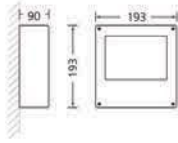

Led Tipi Led Type	Renk Isısı Color Temperature	Toplam Güç Total Power	Akım Current	Voltaj Voltage	Toplam Lümen Total Lumen
Middle Power LED	3000K	7W	116mA	220V AC	715lm
Middle Power LED	4000K	7W	116mA	220V AC	784lm

Malzeme : Paslanmaz çelik ön kapak ve plastik enjeksiyon gövde, asimetric alüminyum reflektör ve ısıya dayanıklı cam

Renk : Füme, Metalik Gri, Siyah
Armatürün yüzeyine elektrostatik toz boyadan önce korozyon direncini artırıcı zincoprım uygulanır LED sürücüsü dahil

Material : Stainless-stel front frame and plastic injection body, asymetric alüminium reflector and tempered glass

Color : Graphite, Metallik Grey, Black
For corrosion resistance, zincoprım applied to surface of the luminaire before elektrostatik powder coating With LED driver

453L30

MIDDLE POWER LED