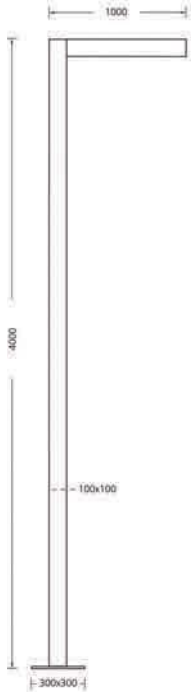

MOST AYDINLATMA
TASARIM

CARPINUS

Led Tipi Led Type	Renk Isısı Color Temperature	Toplam Güç Total Power	Akım Current	Voltaj Voltage	Toplam Lümen Total Lumen
Power LED	3000K	54W	700mA	220V AC	4916lm
Power LED	4000K	54W	700mA	220V AC	5520lm
Power LED	6500K	54W	700mA	220V AC	6134lm

Malzeme : Alüminyum profil ve enjeksiyon gövde, akrilik difüzör, galvanizli metal ankraj

Renk : Füme, Metalik Gri, Siyah

Armatürün yüzeyine elektrostatik toz boyadan önce korozyon direncini artırıcı zincoprım uygulanır
LED sürücüsü dahil

Material : Die-cast aluminium and extruded body, acrylic diffuser, galvanized metal anchorage

Color : Graphite, Metallik Grey, Black

For corrosion resistance, zincoprım applied to surface of the luminaire before electrostatik powder coating With LED driver

954L10

9ANK11

Ankraj / Anchorage

POWER LED

IP 65